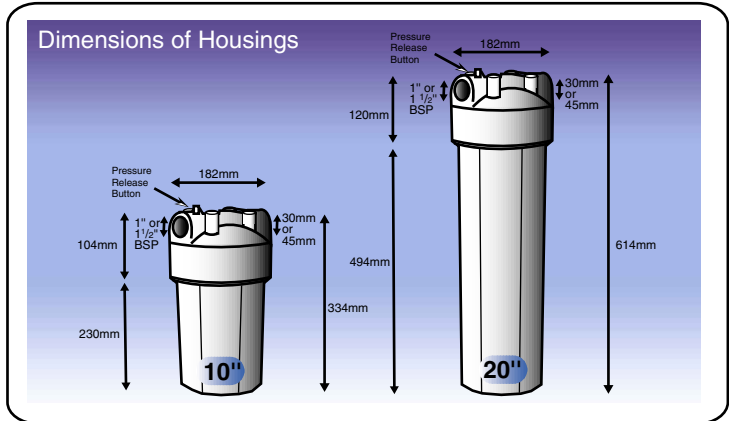

"BIG BLUE" - 10" AND 20" FILTER HOUSING

HOUSINGS

BIG BLUE FILTER HOUSINGS

Big Blue filters are cartridge based filters designed for industrial applications and higher flowrates. These robust housings are available in 2 sizes, the small one taking standard 10" cartridges and the larger one taking 20" cartridges.

Connection ports for both housings are available with 1" or 1 1/2" BSP threads.

A wide range of cartridges are available for both sizes of housing, the widely used cartridges are listed below, if you require a specialist cartridge call our technical helpline on 01507 608100.